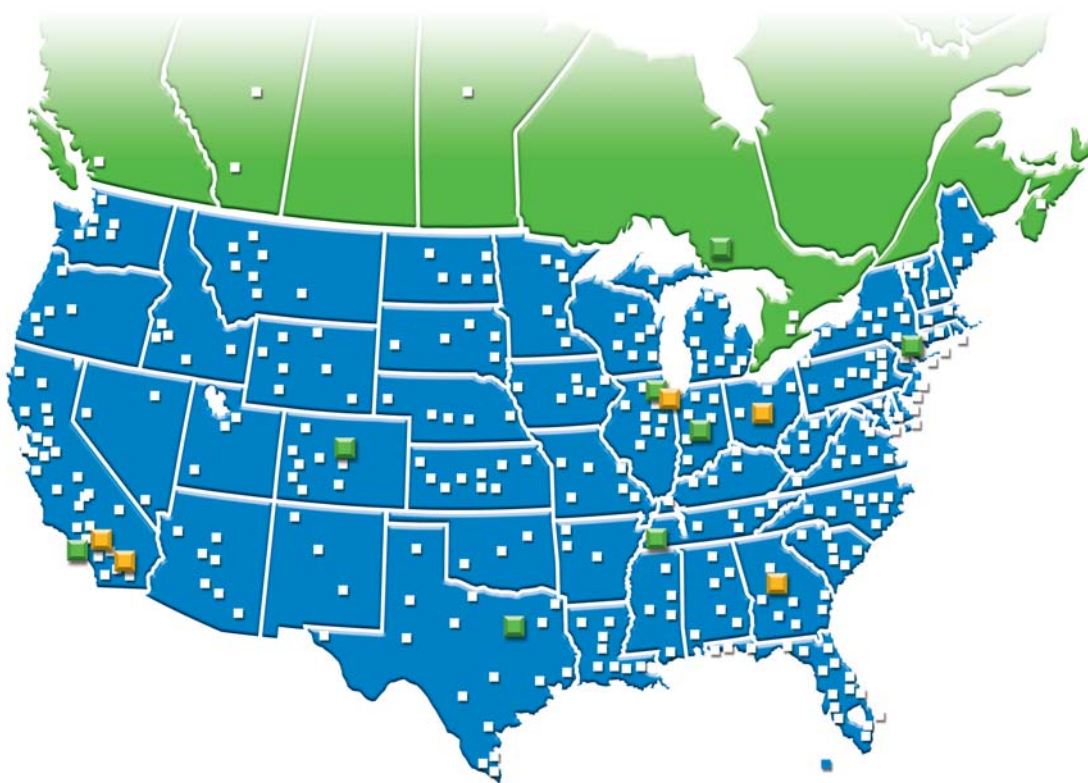

right part. right place. right time.

service overview

- forward stocking locations / less than 20,000 sf
- distribution center under 200,000 sf
- distribution center at or over 200,000 sf

distribution centers and stocking locations

Hawaii

Alaska

Puerto Rico

- north american locations cover over 3,000,000 square feet of logistics/distribution space including a facility in a foreign trade zone.
- network of over 300 forward stocking locations.
- available 24 hours a day, 365 days a year.

- north american locations cover over 3,000,000 square feet of logistics/distribution space including a facility in a foreign trade zone.
- network of over 300 forward stocking locations.
- available 24 hours a day, 365 days a year.