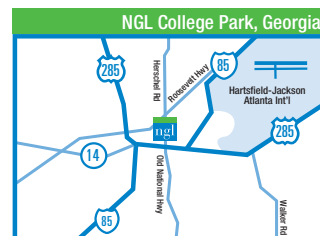

Security

- ADT security system
- ESFR sprinkler system

Address of Facility

Network Global Logistics
2500-B Sullivan Avenue, College Park, GA 30337
Phone: 404.761.6700 ■ Fax: 404.761.6979
www.nglog.com

Corporate Headquarters
320 Interlocken Parkway, Suite 100
Broomfield, CO 80021
Phone: 888.285.7447
www.nglog.com